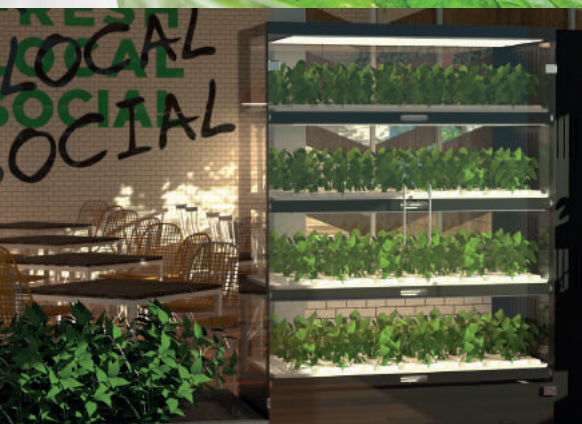

 **citifarm™**

BAR

**A FARM IN YOUR
BAR & JUICE BAR**

Adds value, looks great,
tastes even better...
functional food theatre

BY V-FARM

Bring the Citifarm into the bar and create a new dimension to the theatre of cocktail and smoothie making.

**Adds taste,
adds interaction,
adds value.**

The Citifarm looks great in any bar and creates a point of interest to engage customers, watching the theatre of picking fresh leaves from our range of specifically developed bar crops. It improves the taste of fresh aromatics, and minimises waste as it enables you to pick to order.

Serve turbocharged microgreen superfood juices or your best ever mojito with mint fresh from your Citifarm!

citifarm™ by V-Farm

At V-Farm we're all about growing the perfect crop. That's why we've spent so long developing the perfect system to keep those plants happy.

Introducing Citifarm, the app controlled vertical farm that allows you to grow fresh crops on site with little effort and low energy demand.

Our systems draw customers in and add a whole new layer of excitement and value, regardless of whether you're a supermarket, cocktail bar, restaurant or salad bar.